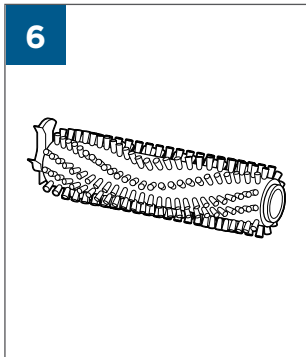

Wash & Remove, Wash & Protect, Wash & Refresh, Oxygen Boost