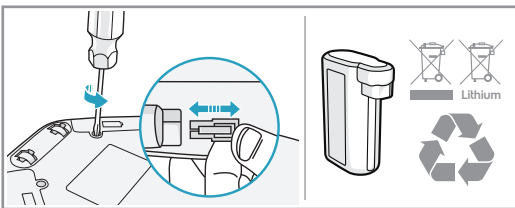

AEG

RX9.2

RX9

RX8

shop.aeg.de

1. **RX9.2**
2. 1x Robotic main brush
     Ref: ARMB1
     PNC: 9009230757
   - 2x Robotic side brush 2 pack
     Ref: ARSB3
     PNC: 9009230773
   - 1x 1x 2x 3x RX9.2 Performance kit
     Ref: ARK3
     PNC: 9009230799
   - 4x Robotic side brush 4 pack
     Ref: ARSB2
     PNC: 9001681197

1. **RX9, RX8**
2. 1x Robotic main brush
     Ref: ARMB1
     PNC: 9009230757
   - 2x Robotic side brush 2 pack
     Ref: ARSB3
     PNC: 9009230773
   - 1x 2x 3x RX9/8 Performance kit
     Ref: ARK2
     PNC: 9001691121
   - 4x Robotic side brush 4 pack
     Ref: ARSB2
     PNC: 9001681197

The software in the robot is partly based on free and open source software. To access the source code of these components and to see the full copyright information and applicable license terms, please visit: www.electrolux.com/rvc-supplementary

For control according to international standards, please visit www.aeg.com/rvc-supplementary